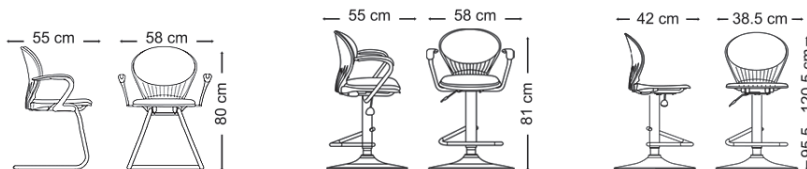

Leather

A-1067

A-1065

A-1064

A-1063

A-1048

A-1041

A-1040