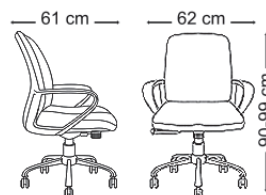

OCT - 05552

octo

Fabric

Black Orange Yellow Green Grey

Mesh

Black White Grey

Plastic

Grey White Black

OCT - 05564