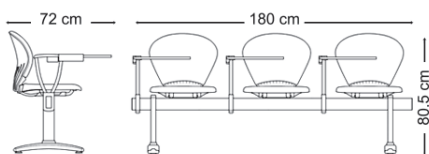

Leather

A-1067

A-1065

A-1064

A-1063

A-1048

A-1041

A-1040