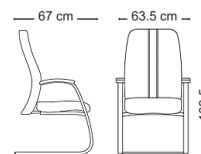

BOSS

Managers selection with its powerful internal structure and aluminum bases.

Leather

A-1067

A-1065

A-1064

A-1063

A-1041

A-1040