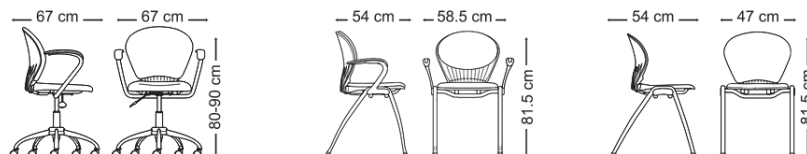

Leather

A-1067

A-1065

A-1064

A-1063

A-1048

A-1041

A-1040