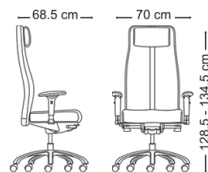

BOSS

Managers selection with its powerful internal structure and aluminum bases.

Leather

A-1067

A-1065

A-1064

A-1063

A-1041

A-1040