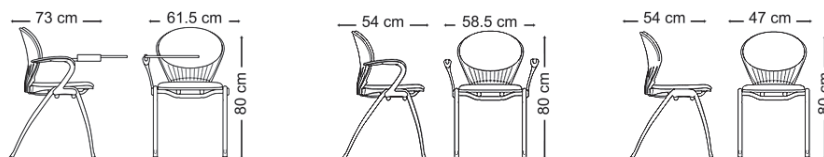

Leather

A-1067

A-1065

A-1064

A-1063

A-1048

A-1041

A-1040