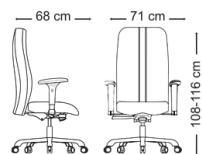

BOSS

Managers selection with its powerful internal structure and aluminum bases.

Leather

A-1067

A-1065

A-1064

A-1063

A-1041

A-1040