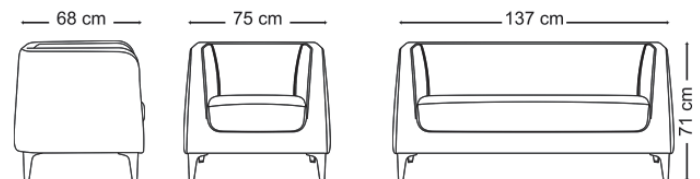

ARES

An Attractive & Minimal Sofa

Ares family is a professional choice to fulfill the modern and minimal offices with its conceptual design.