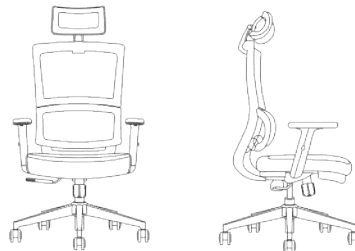

General Dimension

Total Height (h / cm) | Total Width (w / cm) | Total Depth (d / cm) | Weight (kg)

104-112 | 65 | 52 | 15.4

Seat Height (h / cm) | Seat Width (w / cm) | Seat Depth (d / cm) | Armset Height (h1 / cm)

44-52 | 49 | 43 | 69-78

Fabric

Black

Mesh

Black

Plastic

Black