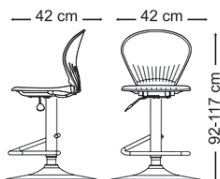

Leather

A-1067

A-1065

A-1064

A-1063

A-1048

A-1041

A-1040