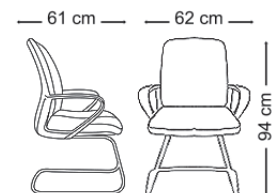

OCT - 05552

octo

Fabric

Black Orange Yellow Green Grey

Mesh

Black White Grey

Plastic

Grey White Black

OCT - 05564