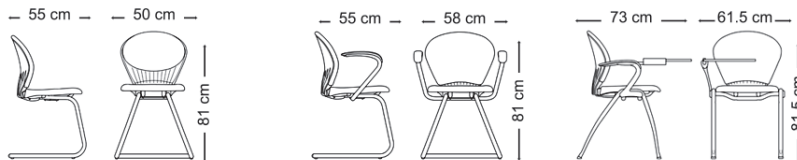

Leather

A-1067

A-1065

A-1064

A-1063

A-1048

A-1041

A-1040